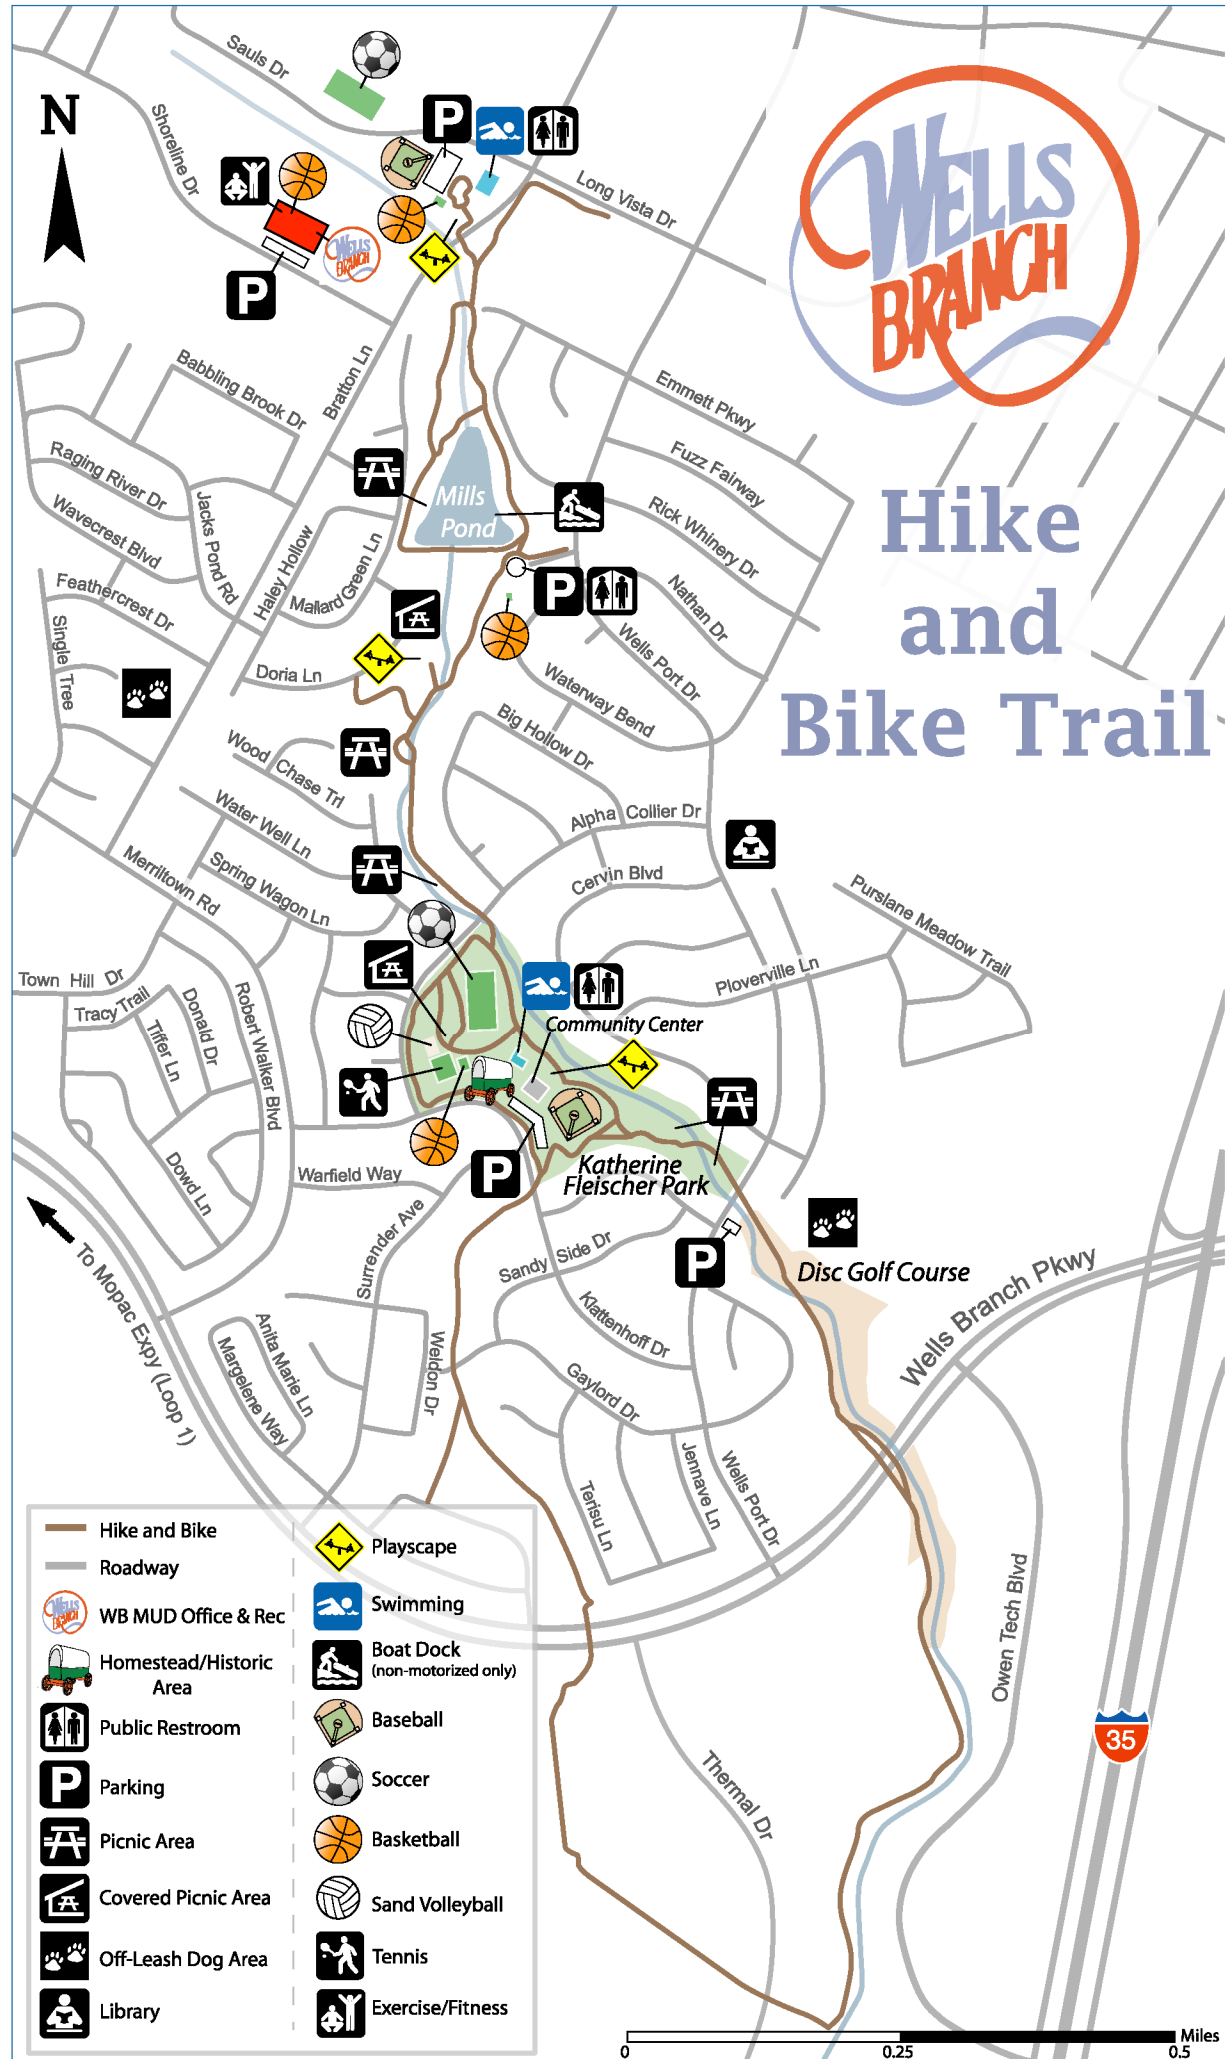

Hike and Bike Trail

- | | |
|-------------------------|--------------------------------|
| Hike and Bike | Playscape |
| Roadway | Swimming |
| WB MUD Office & Rec | Boat Dock (non-motorized only) |
| Homestead/Historic Area | Baseball |
| Public Restroom | Soccer |
| Parking | Basketball |
| Picnic Area | Sand Volleyball |
| Covered Picnic Area | Tennis |
| Off-Leash Dog Area | Exercise/Fitness |
| Library | |

0 0.25 0.5 Miles